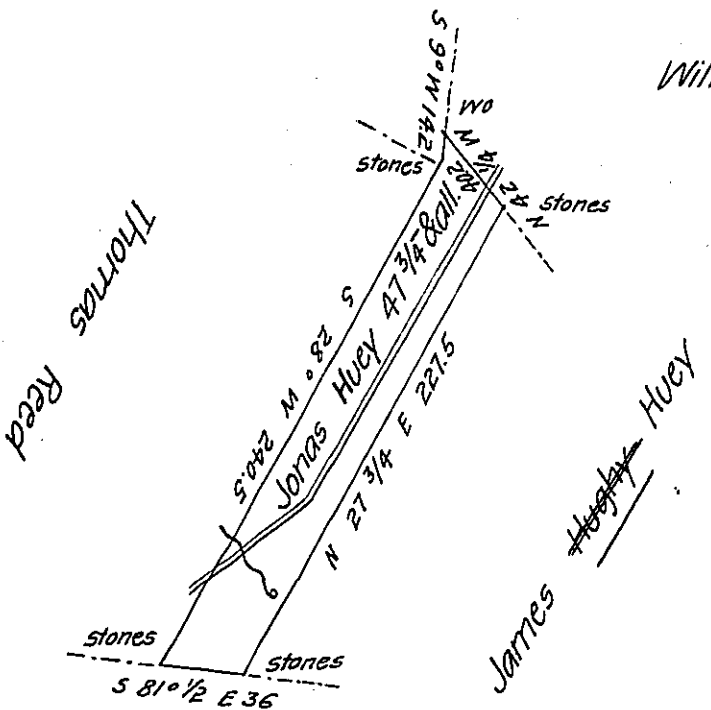

Thomas Carr

William Allen

Ichabud Ashcraft

Situate on the Great Road leading from Union Town
 to Morgan Town in George Township Fayette County & surveyed
 the 7th day of March 1811, in pursuance of a Warrant dated the
 13th day of December 1810.

To Andrew Porter Esquire

PF

Surveyor General.

Alexander M-Clean Deputy

IN TESTIMONY that the above is a copy of the original remaining on file in
 the Department of Internal Affairs of Pennsylvania, made
 conformably to an Act of Assembly approved the 16th day of
 February, 1833, I have hereunto set my Hand and caused
 the Seal of said Department to be affixed at Harrisburg,
 this twenty-fifth day of October 1905.